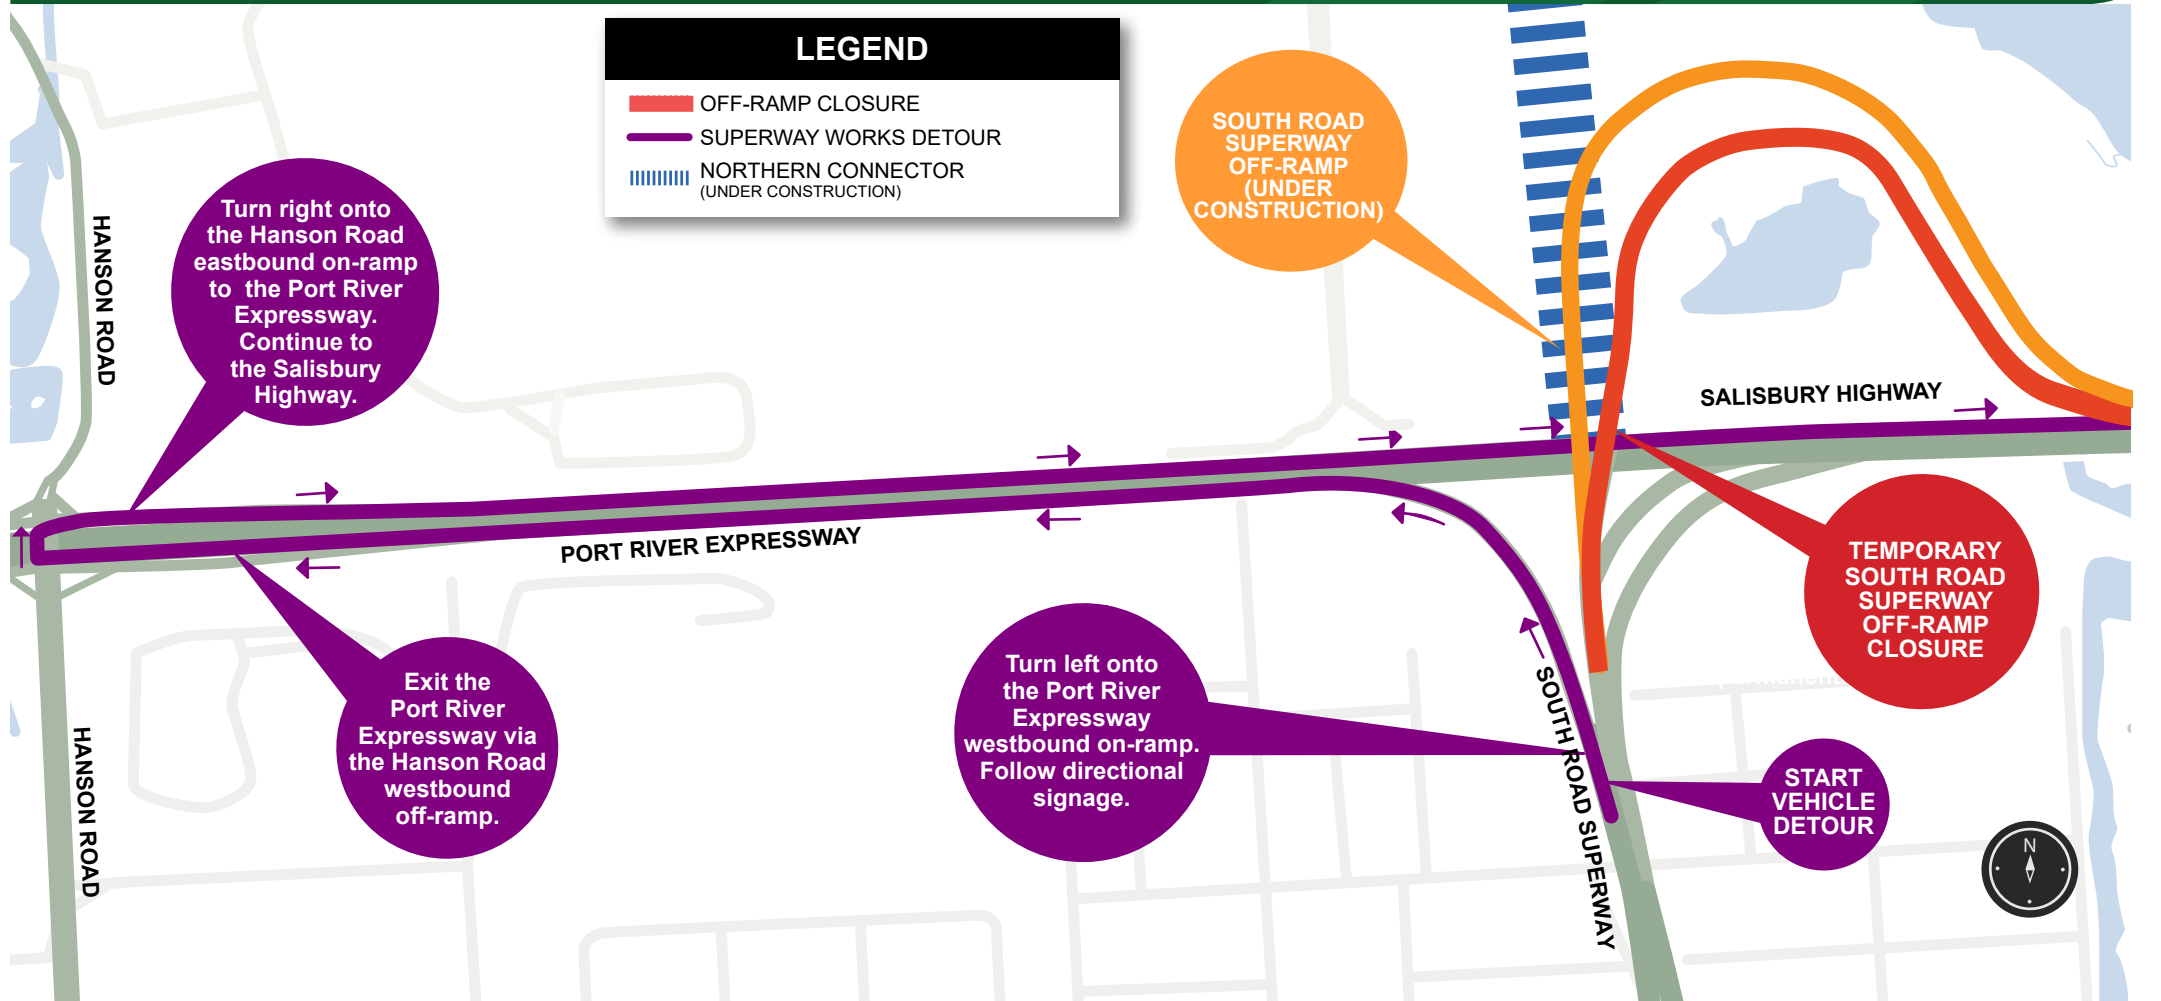

Detour for South Road Superway night works

For further information
Visit: dpti.sa.gov.au/northernconnector
Email: northernconnector@lendlease.com
Call: 1300 916 221