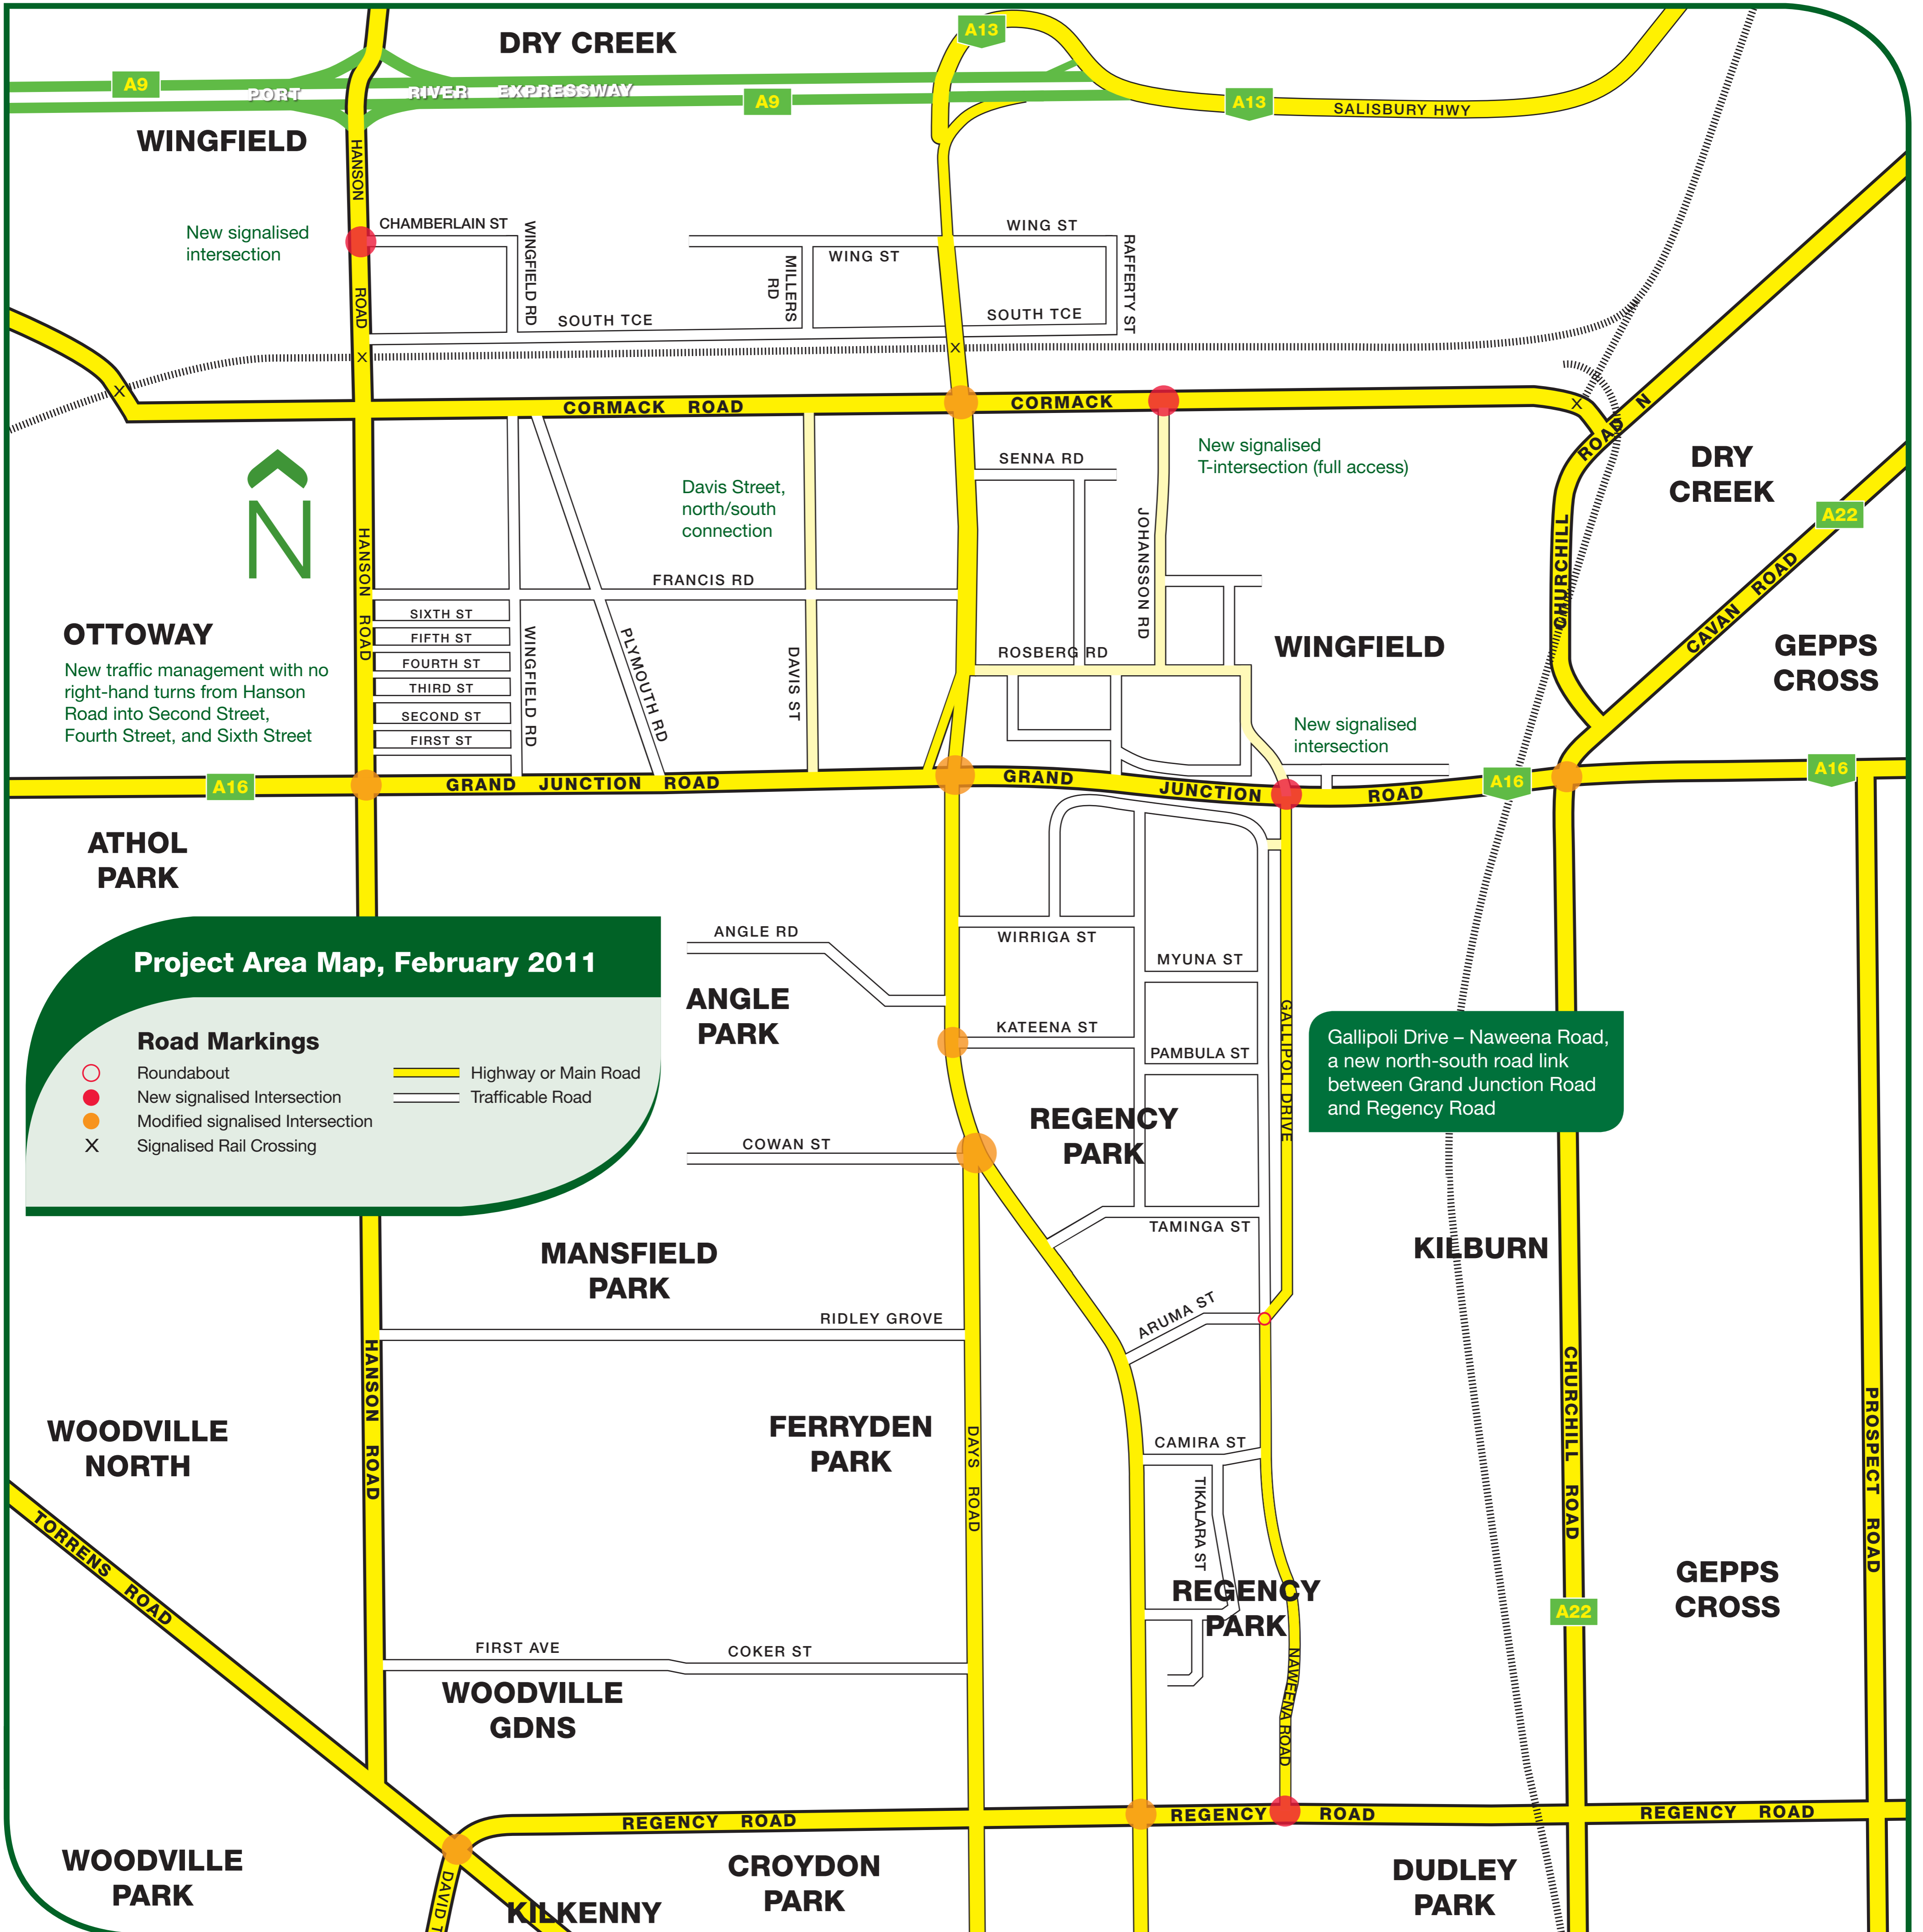

DELIVERING OUR TRANSPORT FUTURE NOW

north-south corridor

south road superway

All enquiries: 1300 638 789 Visit: www.infrastructure.sa.gov.au

Australian Government

Nation Building Program

Government of South Australia
Department for Transport,
Energy and Infrastructure